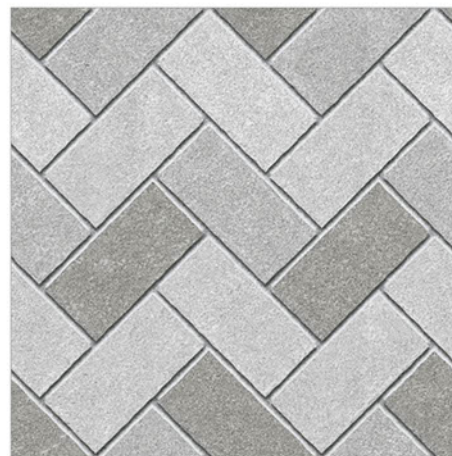

BRICKS-006