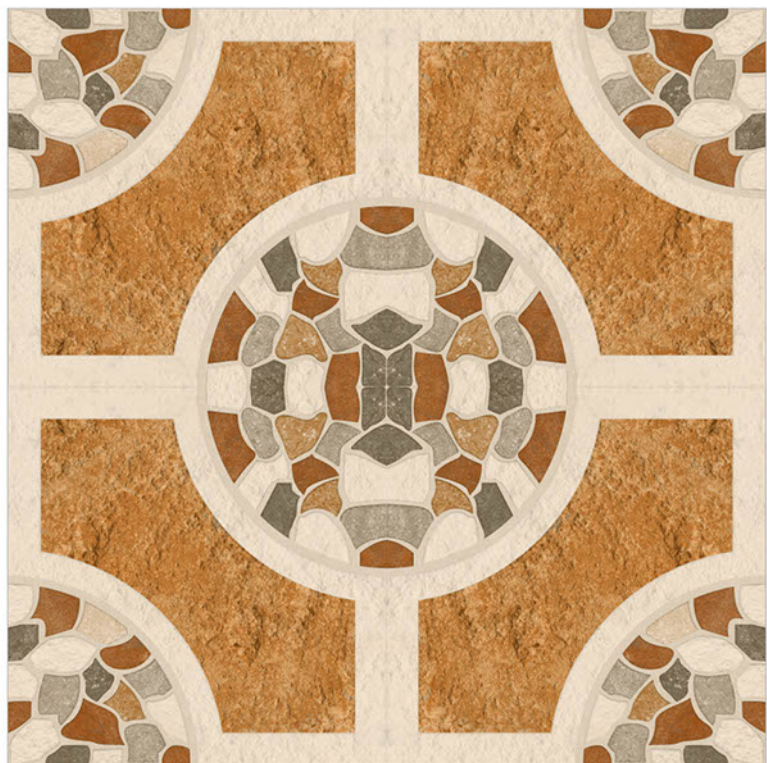

400x400mm / Matt Finish

100%
Waterproof

CALLA-001

SRINIVASA INTERNATIONAL
Home Solutions

HEAVY DUTY
Parking Tiles

CALLA-006

CALLA-007

CALLA-008