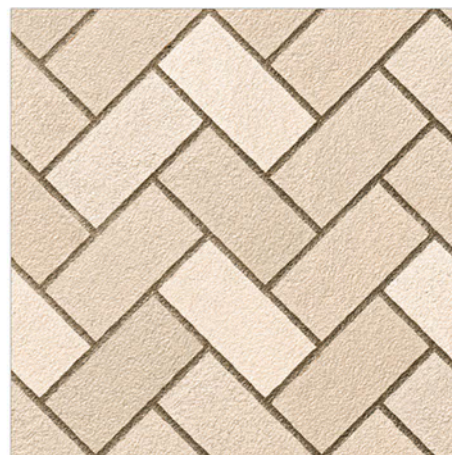

HEAVY DUTY

Parking Tiles

BRICKS-008

BRICKS-009

BRICKS-012

BRICKS-013

400x400mm / Matt Finish

 100%
Waterproof