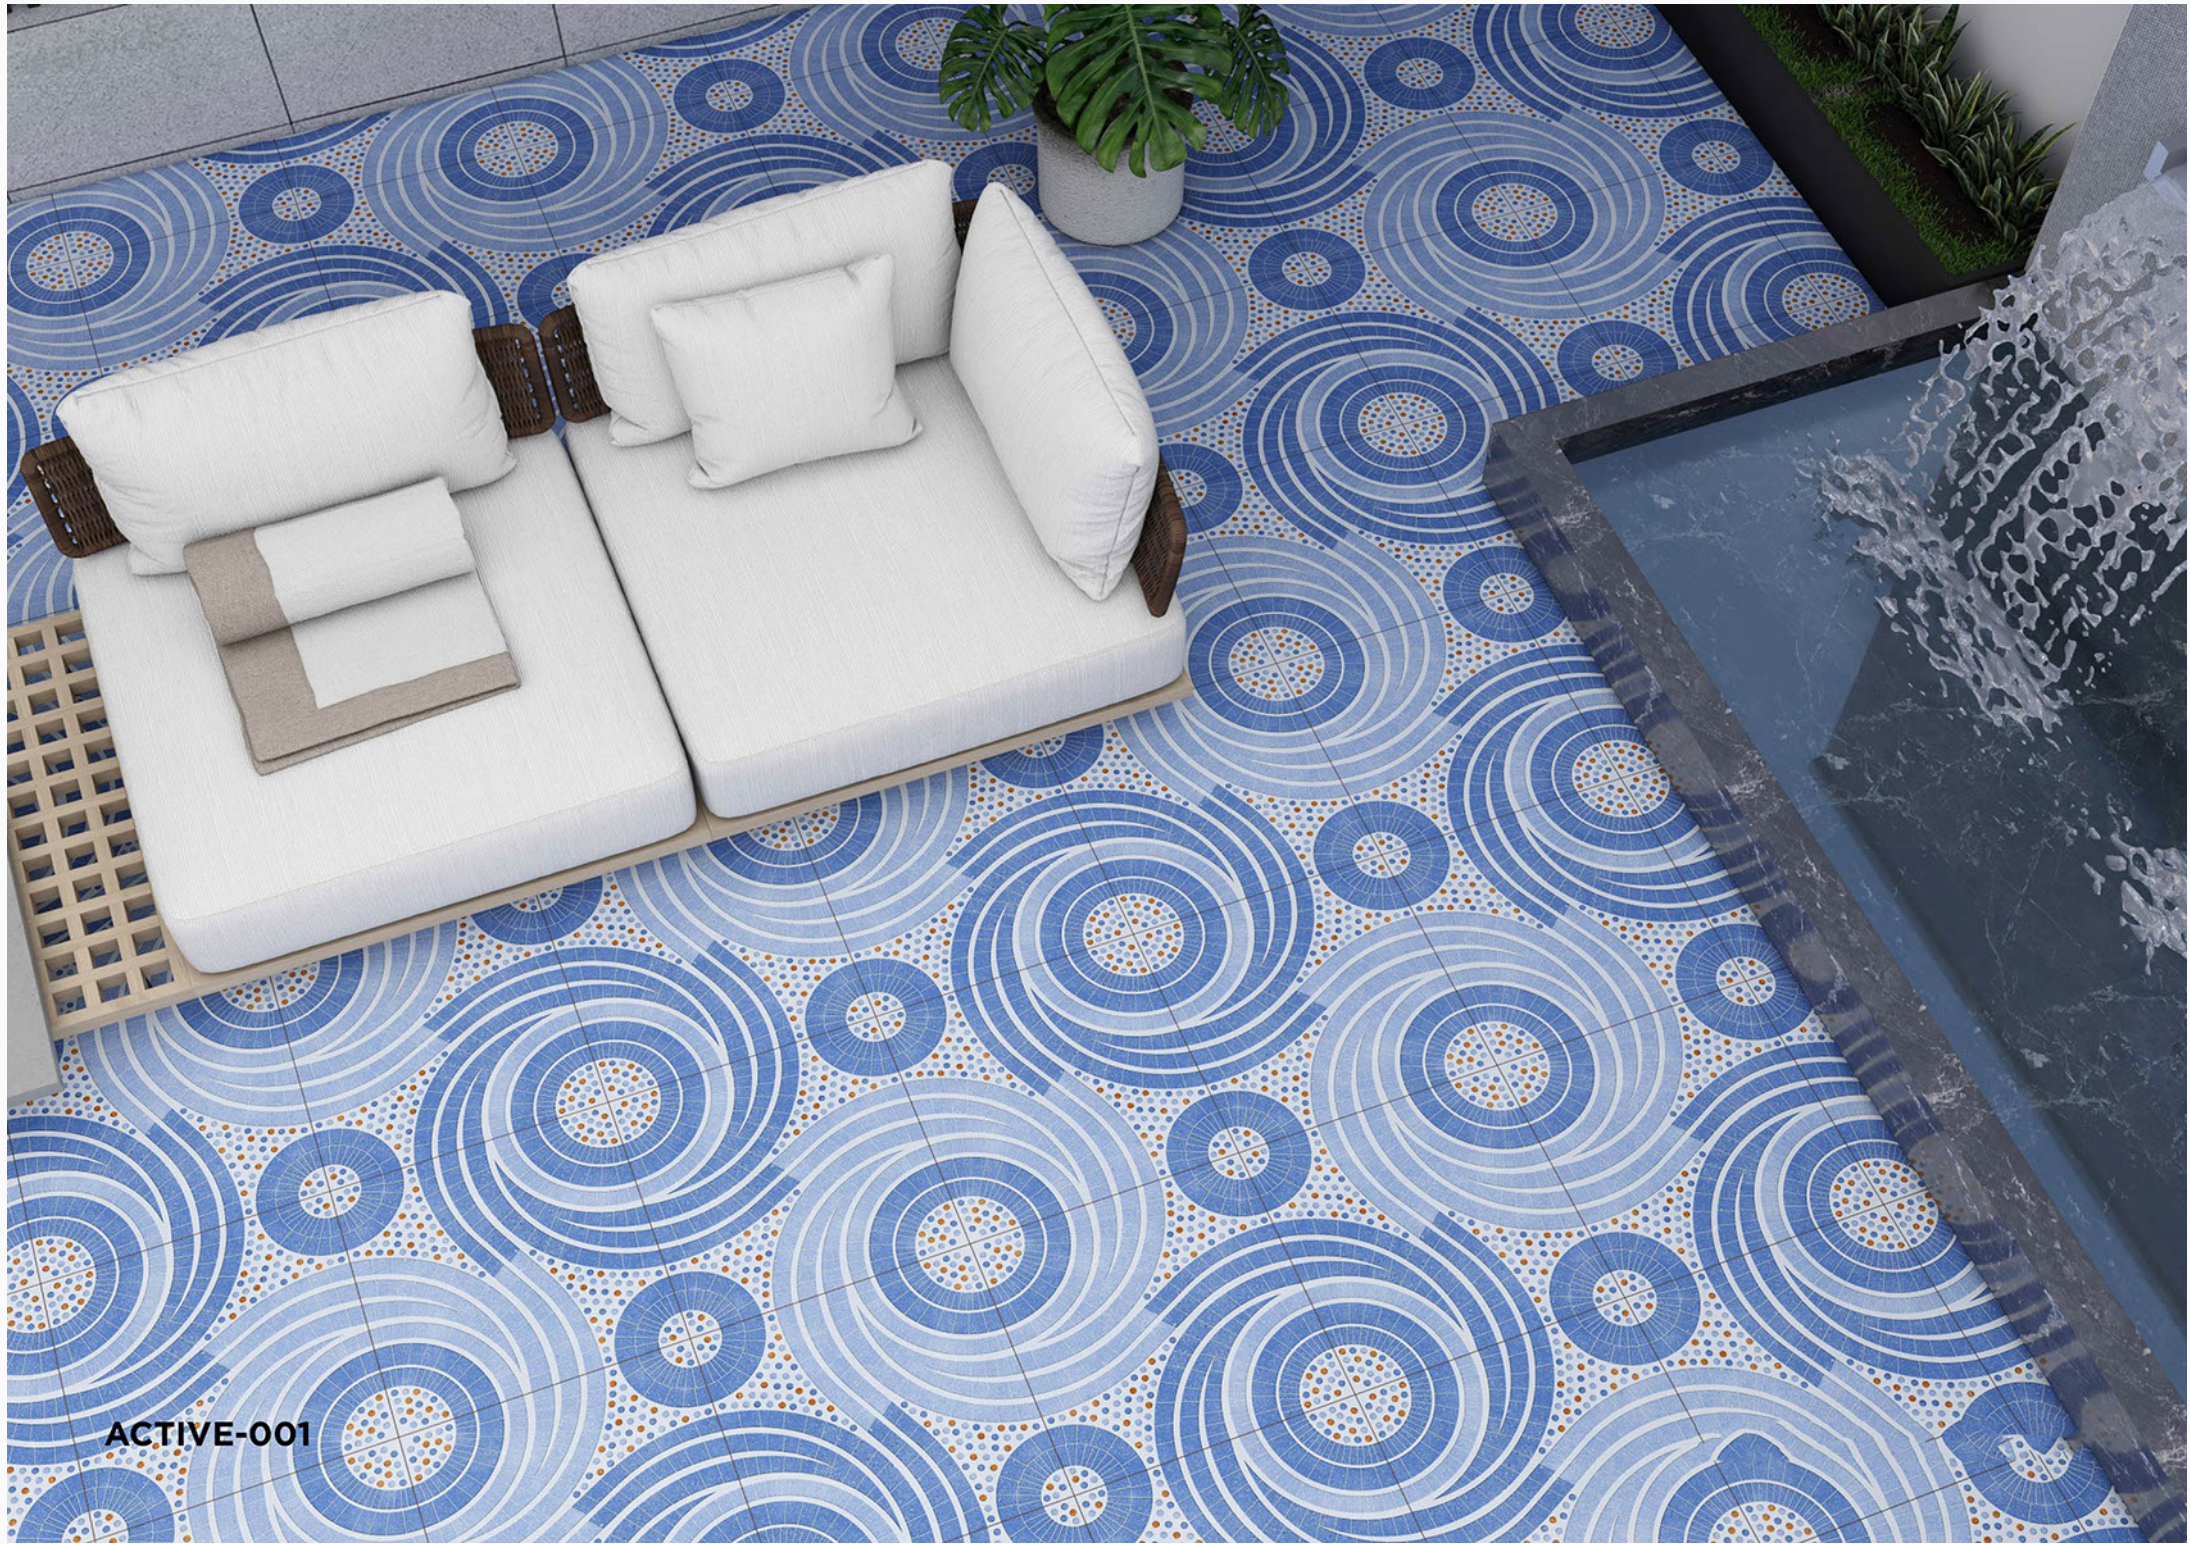

ACTIVE-001