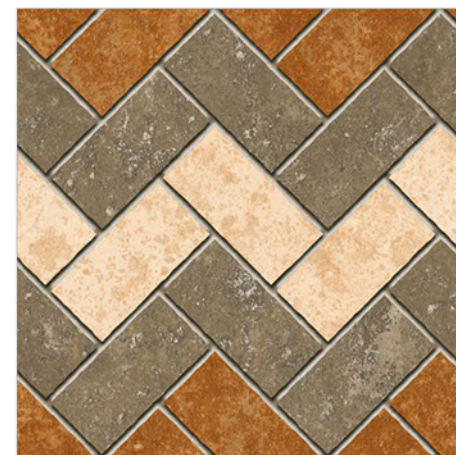

HEAVY DUTY

Parking Tiles

BRICKS-008

BRICKS-009

BRICKS-012

BRICKS-013

400x400mm / Matt Finish

 100%
Waterproof