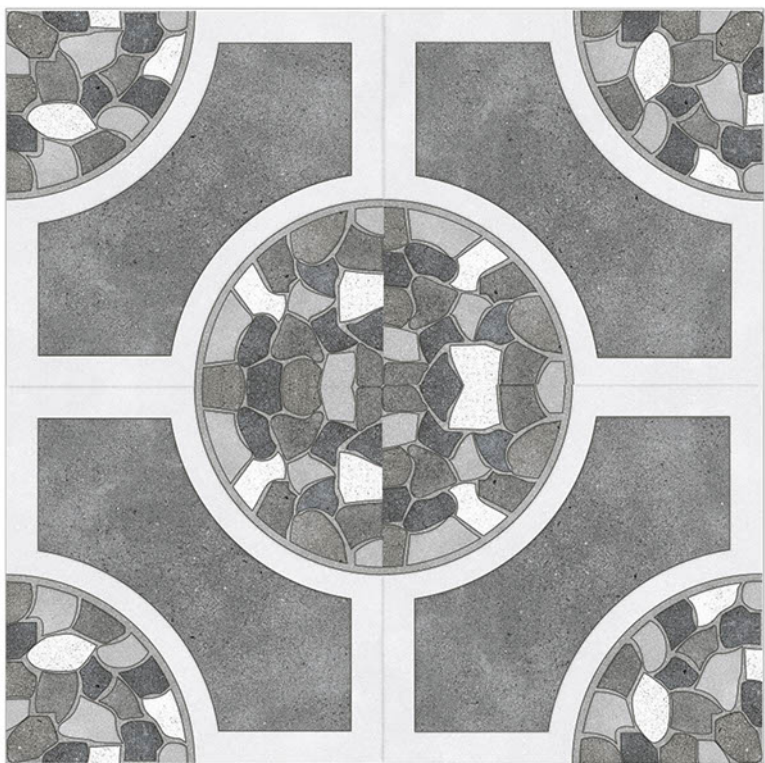

SRINIVASA INTERNATIONAL
Home Solutions

HEAVY DUTY

Parking Tiles

CALLA-001