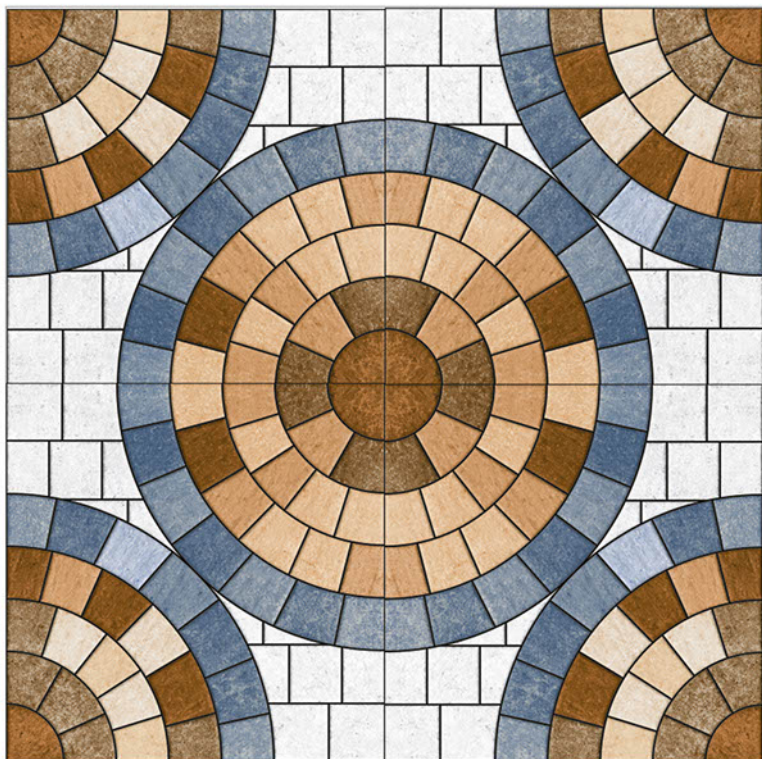

DAZZLE-010

400x400mm / Matt Finish

100%
Waterproof

DAZZLE-006

SRINIVASA INTERNATIONAL
Home Solutions

HEAVY DUTY

Parking Tiles

KENTA-001