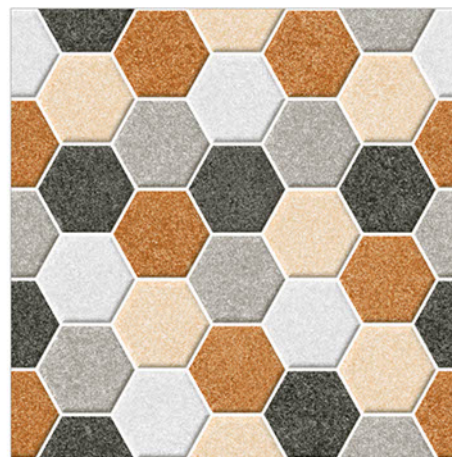

SRINIVASA INTERNATIONAL
Home Solutions

HEAVY DUTY

Parking Tiles

DAIMOND-001