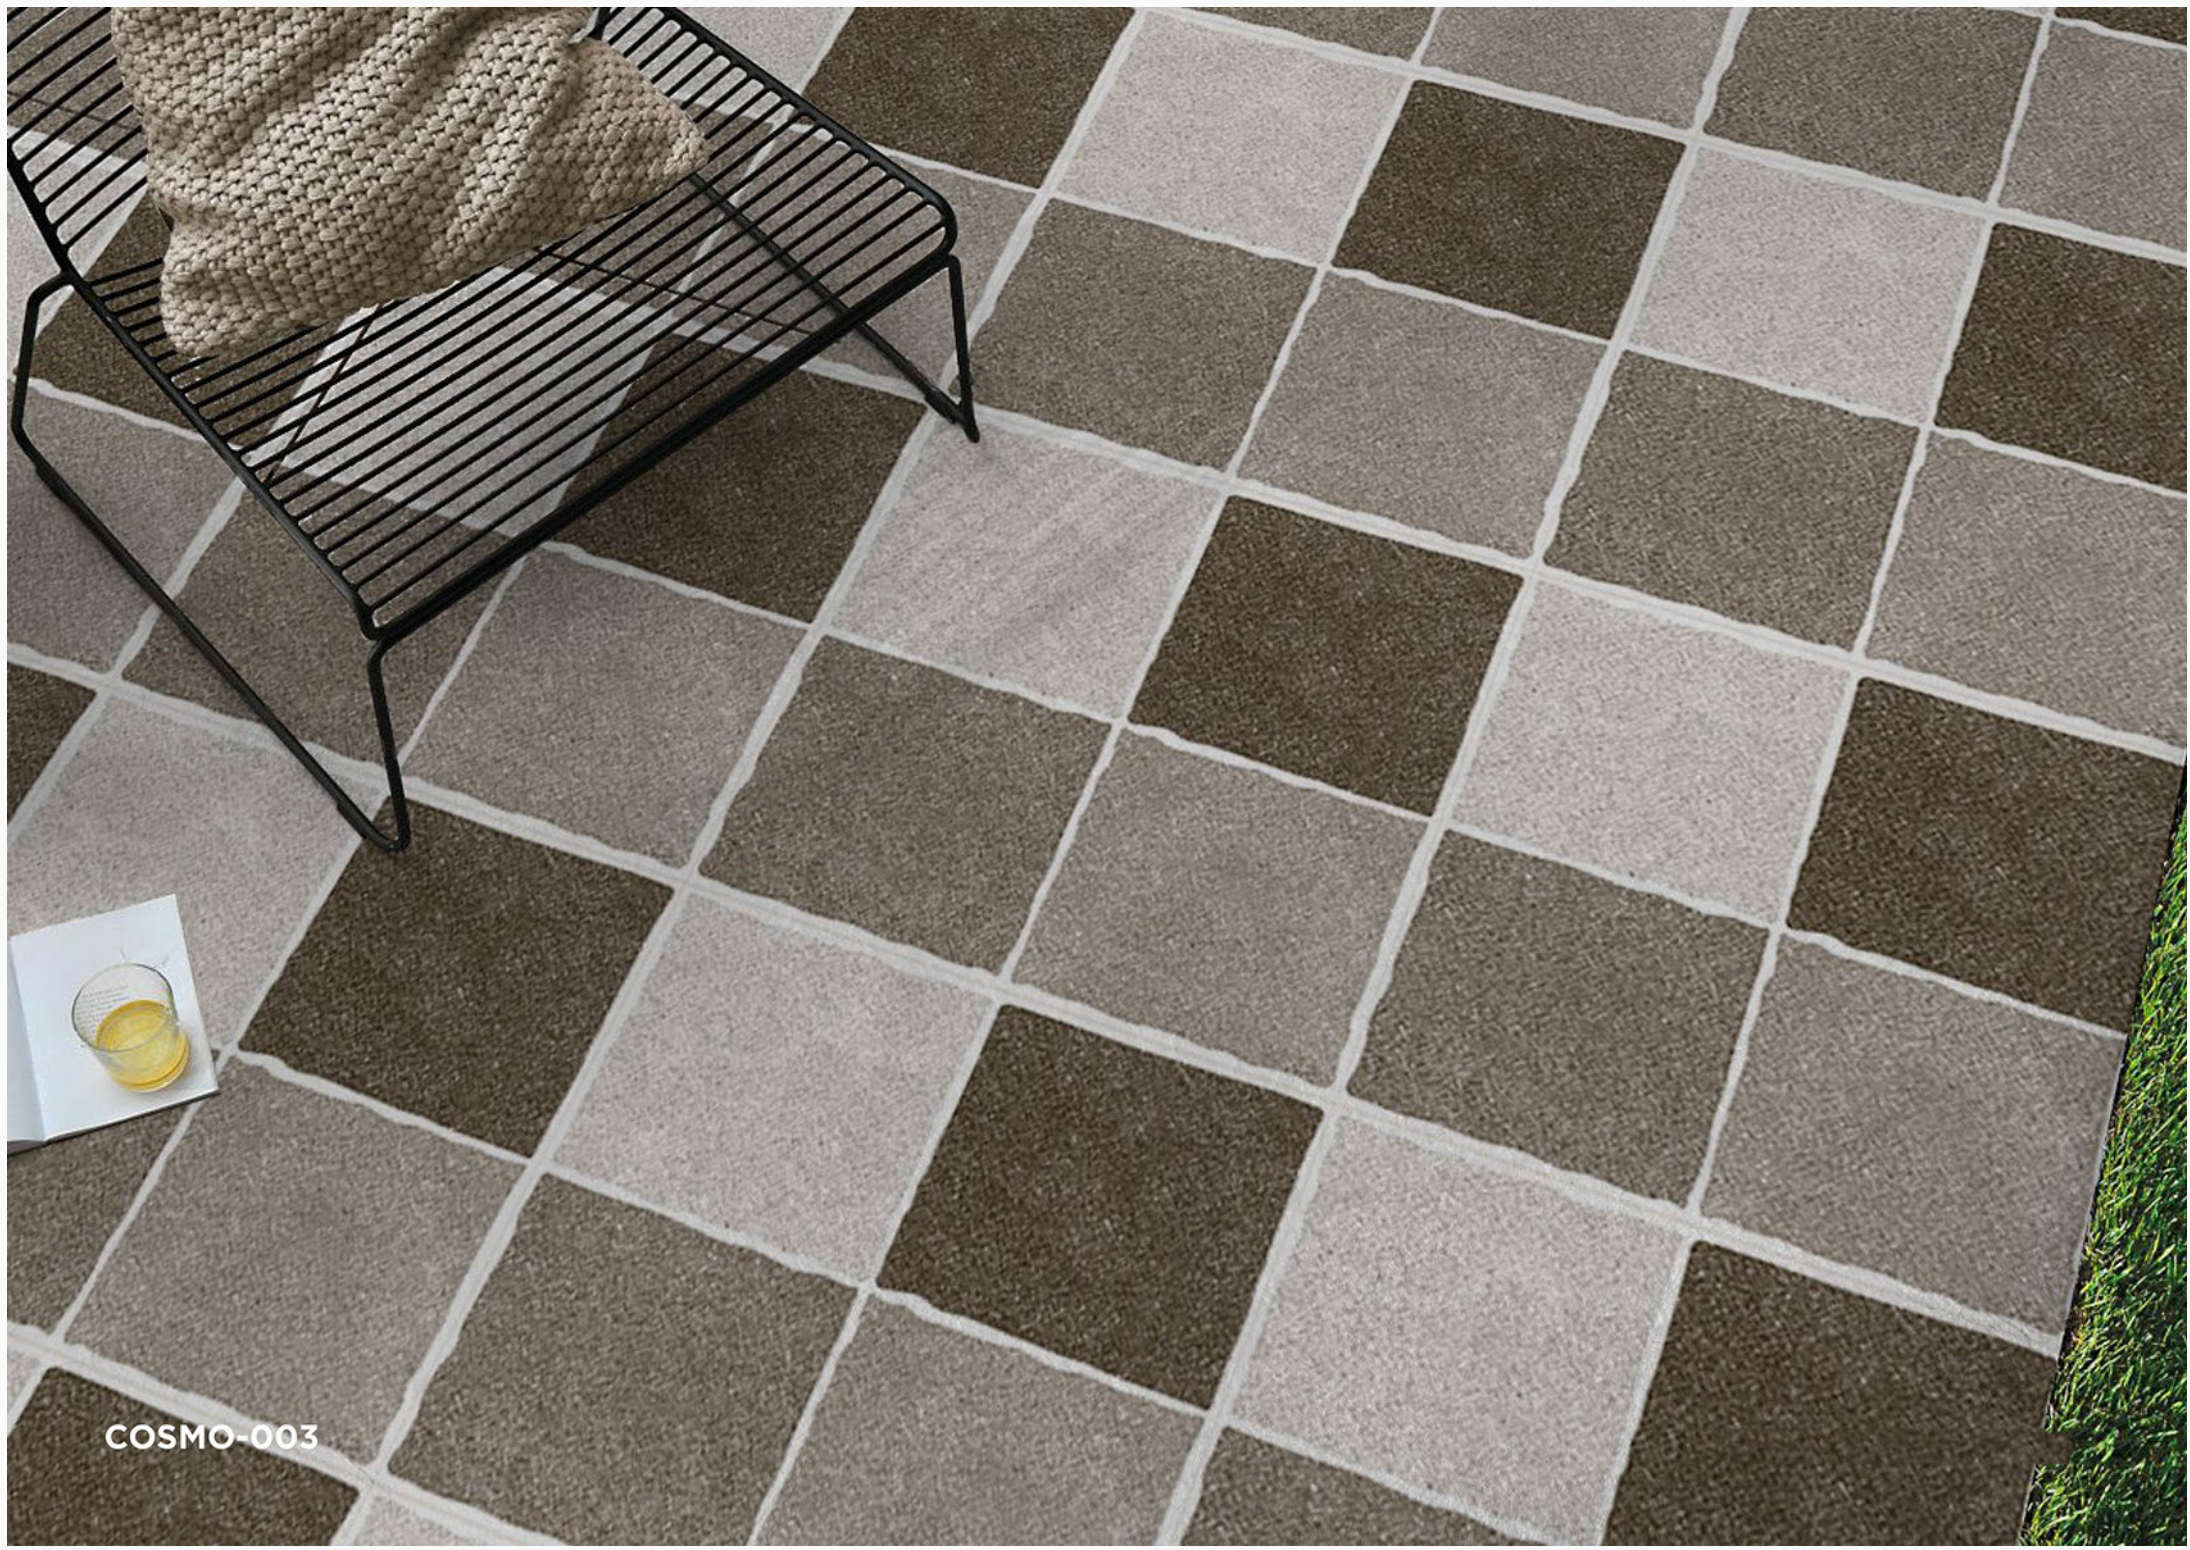

HEAVY DUTY

Parking Tiles

COSMO-002

COSMO-003

COSMO-006

COSMO-007

400x400mm / Matt Finish

 100% Waterproof