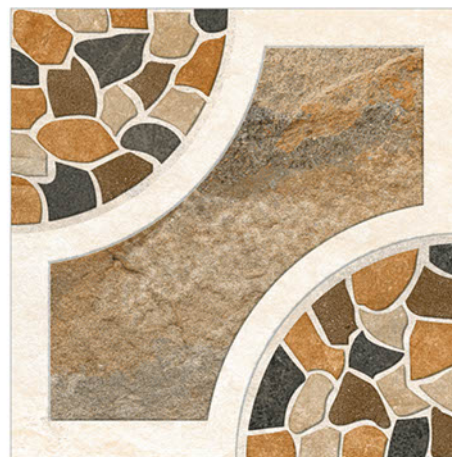

400x400mm / Matt Finish

100%
Waterproof

CALLA-001

SRINIVASA INTERNATIONAL
Home Solutions

HEAVY DUTY
Parking Tiles

CALLA-006

CALLA-007

CALLA-008