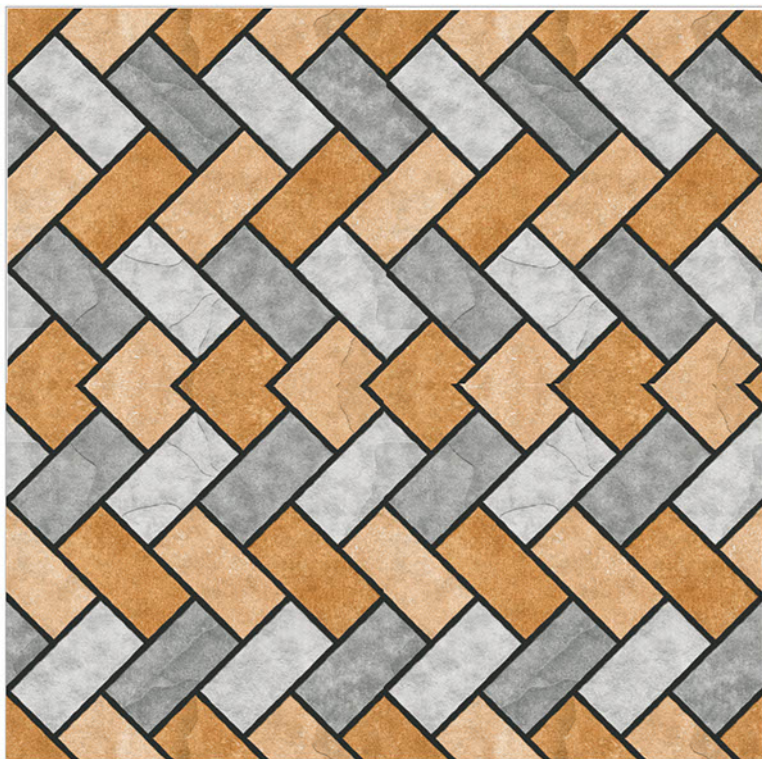

HEAVY DUTY

Parking Tiles

BRICKS-008

BRICKS-009

BRICKS-012

BRICKS-013

400x400mm / Matt Finish

 100%
Waterproof